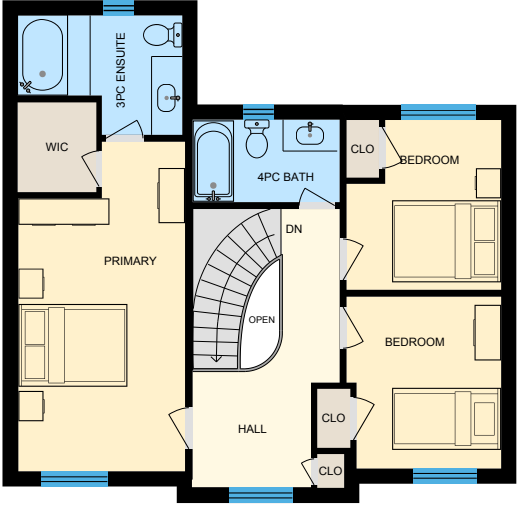

822 Surin Ct, Newmarket, ON

Main Floor

2nd Floor

Basement (Below Grade)

White regions are excluded from total floor area in iGUIDE floor plans. All room dimensions and floor areas must be considered approximate and are subject to independent verification.