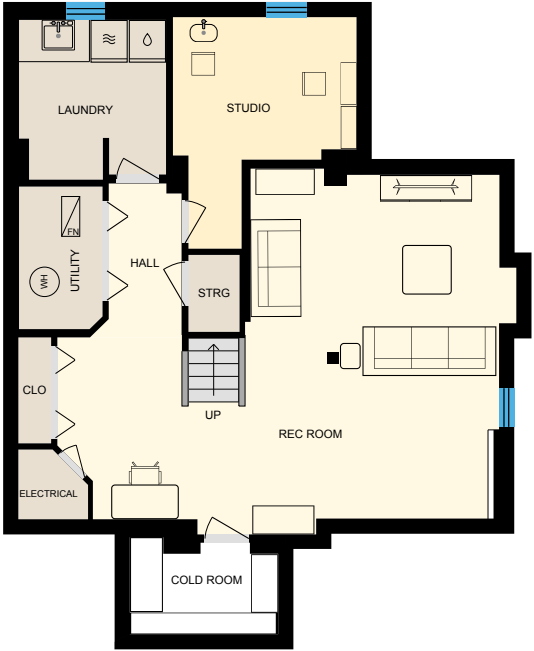

822 Surin Ct, Newmarket, ON

Main Floor

2nd Floor

Basement (Below Grade)

White regions are excluded from total floor area in iGUIDE floor plans. All room dimensions and floor areas must be considered approximate and are subject to independent verification.